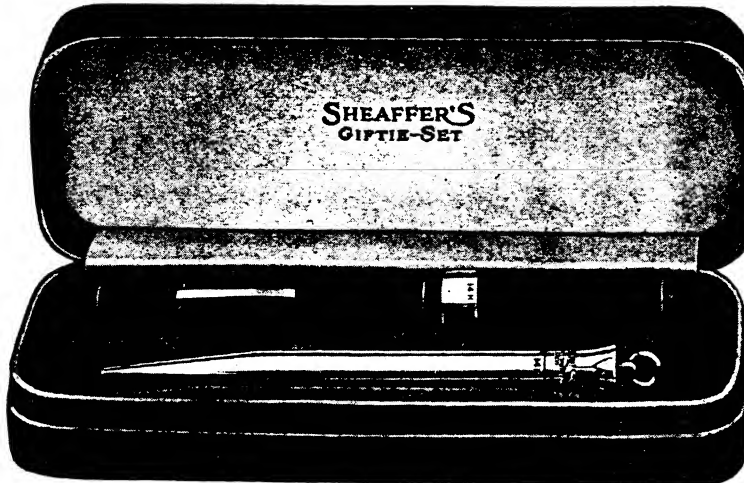

“Gifts That Last”

*Net—See Discount Sheet

Sheaffer's Giftie Sets

Regular length—pen 4¼ inches, pencil 5 inches

Set No.	Pcl. No.	Pcl. Price	Pen No.	Pen Price	Set Price
ES—DASC—Solid Green Gold.....		\$17.00	G29SC—Ebony Solid Green Gold (Band and Clip).....	\$ 8.00	\$25.00